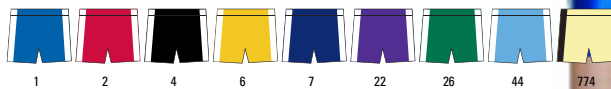

YOUTH AND ADULT SIZES!

1263 YOUTH LIST **21.90**

1243 ADULT LIST **23.90**

STYLE: Basketball Jersey
FABRIC: Polyester heavyweight bright dazzle cloth
FEATURES: • Custom knit jacquard collar trim
• Popular sleeveless cut
• Coordinated shoulder piping
• Reinforced construction
SIZES: Youth S-L
Adult S-3XL (2X-$5, 3X-$10)

BODY COLOR	SIDE PANEL AND PIPING
1 - Royal	White 26 - Dk. Green White
2 - Scarlet	White 44 - Col. Blue White
7 - Navy	White 774 - V. Gold Black
22 - Purple	White

YOUTH AND ADULT SIZES!

4469 YOUTH LIST **17.90**

4429 ADULT LIST **19.90**

STYLE: Deluxe Basketball Short
FABRIC: Heavyweight polyester bright dazzle cloth
FEATURES: • "Kneebanger Cut" – extra long and full with internal drawstring
• Two color construction with contrast side panels
• Youth inseam 7" to 8"
• Adult inseam from 7" to 9"
• Reinforced construction
SIZES: Youth S-L
Adult S-3XL Add (2X-$5, 3X-$10)

BODY COLORS	PANEL
1 - Royal	White 6 - Gold White 26 - Dk. Green White
2 - Scarlet	White 7 - Navy White 44 - Col. Blue White
4 - Black	White 22 - Purple White 774 - V. Gold Black

YOUTH AND ADULT SIZES!

4418 YOUTH LIST **13.90**

4428 ADULT LIST **15.90**

STYLE: Basketball Short
FABRIC: Polyester heavyweight bright dazzle cloth
FEATURES: • "Kneebanger Cut" – extra long and full with internal drawstring
• Long rise short
• Youth inseam 6" to 8"
• Adult inseam from 7" to 9"
• Reinforced construction
SIZES: Youth S-L
Adult S-3XL Add (2X-$5, 3X-$10)

BODY COLORS
1 - Royal
2 - Scarlet
3 - Kelly
4 - Black
5 - White
6 - Gold
7 - Navy
8 - Orange
9 - Maroon
10 - Teal
22 - Purple
26 - Dk. Green
33 - Silver
44 - Col. Blue

1426 ADULT LIST **23.90**

STYLE: Adult Basketball Jersey
FABRIC: Heavyweight bright polyester dazzle cloth
FEATURES: • Pro-style athletic cut
• Contrasting two-color neck and sleeve trim
• Reinforced construction
SIZES: S-3XL Add (2X-$5, 3X-$10)