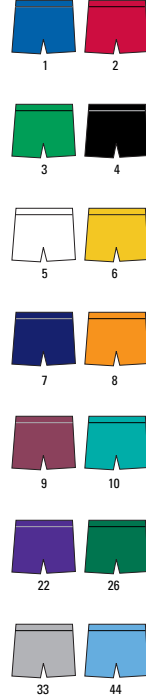

4418 YOUTH LIST **13.90**
4428 ADULT LIST **15.90**

STYLE: Basketball Short
FABRIC: Polyester heavyweight bright dazzle cloth
FEATURES: • Extra long and full with internal drawstring
• Long rise short
• Youth inseam 6" to 8"
• Adult inseam from 7" to 9"
• Reinforced construction
SIZES: Youth S-L
Adult S-3XL Add (2X-$5, 3X-$10)

1. **BODY COLORS**

1 - Royal	8 - Orange
2 - Scarlet	9 - Maroon
3 - Kelly	10 - Teal
4 - Black	22 - Purple
5 - White	26 - Dk. Green
6 - Gold	33 - Silver
7 - Navy	44 - Col. Blue