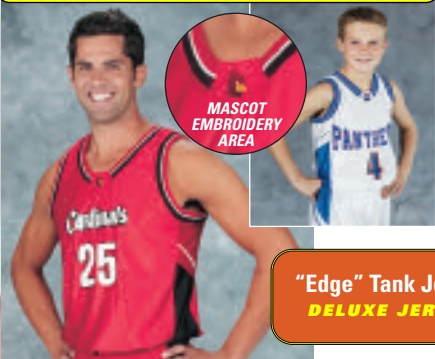

4452 Short
PAGE 71

YOUTH AND ADULT SIZES!

MASCOT EMBROIDERY AREA

- 1462 YOUTH LIST 27.90**
- 1472 ADULT LIST 29.90**

STYLE: "Edge" Series Deluxe Basketball Tank Jersey
FABRIC: Polyester dazzle cloth
FEATURES: • "Diamond Cut" neck insert for mascot / logo customization
 • Full cut length and body
 • Contrasting angled piping
 • Vibrant two and three color designs
 • Home and away colors
 • Reinforced construction
SIZES: Youth S-L
 Adult S-3XL Add (2X-\$6, 3X-\$12)
 Girl's S/M-L/XL
 Women's S-2XL Add (2X-\$6)