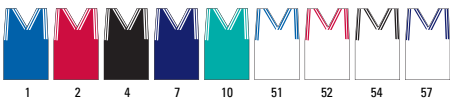

STYLE: Women's Deluxe Basketball Jersey
FABRIC: Polyester dazzle cloth
FEATURES: • Tailored women's cut
• Contrasting two color neck and sleeve trim
• Reinforced construction
SIZES: S-2XL Add (2X-$5)

BODY COLORS	TRIM
1 - Royal	White/Royal/White
2 - Scarlet	White/Scarlet/White
4 - Black	White/Black/White
7 - Navy	White/Navy/White
10 - Teal	White/Teal/White
51 - White	Royal/White/Royal
52 - White	Scarlet/White/Scarlet
54 - White	Black/White/Black
57 - White	Navy/White/Navy