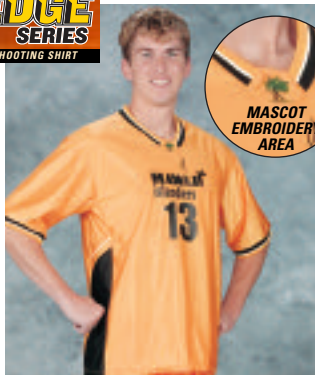

EDGE SERIES

SHOOTING SHIRT