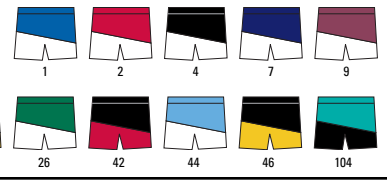

REVERSIBLE
REVERSIBLE

STYLE: Reversible Basketball Short
FABRIC: 100% nylon mini mesh – two ply
FEATURES: • Collegiate cut – a more standard fit with internal drawstring
• Youth inseam 5”
• Adult inseam from 7” to 9-1/4”
• Reinforced construction
SIZES: Youth S-L
Adult S-3XL Add (2X-$5, 3X-$10)

BODY COLORS	REVERSE
1 - Royal	White
2 - Scarlet	White
4 - Black	White
7 - Navy	White
9 - Maroon	White
16 - Royal	Gold
26 - Dk. Green	White
42 - Black	Scarlet
44 - Col. Blue	White
46 - Black	Gold
104 - Teal	Black

4425 ADULT LIST **16.90**