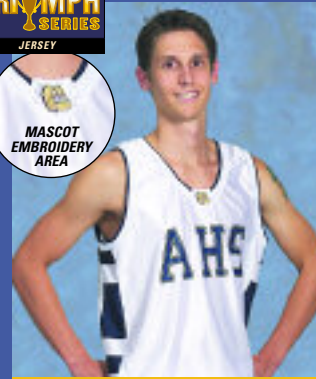

TRIUMPH SERIES

NEW COLORS

1455 Jersey

4475 Short

THE "TRIUMPH" SERIES:

Teamwork's hottest new style gives you the look of a champion! The "Triumph" series features a dazzle cloth body, sewn-in dazzle cloth colored inserts, two color neck and arm trim, and a generous fit for comfort on the court.

Available in a variety of colors to meet your needs. Triumph over your competition today!

TRIUMPH SERIES
JERSEY

1455 ADULT LIST 29.90

STYLE: Adult "Triumph" Series Deluxe Basketball Jersey

FABRIC: Polyester dazzle cloth body with dazzle side insert panels

FEATURES:

- "Diamond Cut" neck insert for mascot / logo customization
- Full cut length and body
- Home and away colors
- Reinforced construction

SIZES: S-3XL Add (2X-$5, 3X-$10)

BODY COLOR TRIM / SIDE PANELS

12 - Royal	White/Scarlet
24 - Scarlet	White/Black
42 - Black	White/Scarlet
46 - Black	White/Gold
52 - White	White/Scarlet
54 - White	White/Black
57 - White	White/Navy
72 - Navy	White/Scarlet
84 - Orange	White/Black NEW
334 - Silver	White/Black
744 - Navy	White/Col. Blue
774 - V. Gold	White/Black