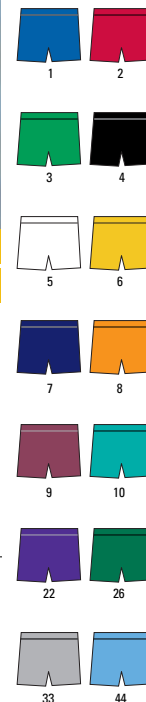

1426 ADULT LIST **23.90**

STYLE: Adult Basketball Jersey
FABRIC: Heavyweight bright polyester dazzle cloth
FEATURES: • Pro-style athletic cut
• Contrasting two-color neck and sleeve trim
• Reinforced construction
SIZES: S-3XL Add (2X-$5, 3X-$10)

BODY COLORS	TRIM
1 - Royal	White/Royal/White
2 - Scarlet	White/Scarlet/White
4 - Black	White/Black/White
6 - Gold	White/Gold/White
7 - Navy	White/Navy/White
51 - White	Royal/White/Royal
52 - White	Scarlet/White/Scarlet
54 - White	Black/White/Black
57 - White	Navy/White/Navy