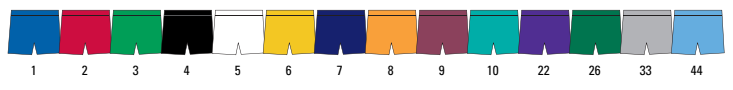

BUDGET PRICED MESH (NOT PICTURED ABOVE)