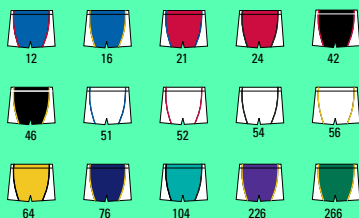

4410, 4453 & 4491 COLORS