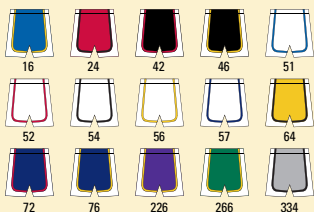

1469 YOUTH LIST **27.90**

1459 ADULT LIST **29.90**

- STYLE:** "Drive" Series Deluxe Basketball Jersey
FABRIC: Polyester dazzle cloth body
FEATURES: • "Diamond Cut" neck insert for mascot / logo customization
 • Contrasting body length piping
 • Full cut length and body
 • Wide shoulder design
 • Two and three-color reinforced construction
SIZES: Youth S-L
 Adult S-3XL Add (2X-\$5, 3X-\$10)

YOUTH AND ADULT SIZES!

4419 YOUTH COLLEGIATE LIST **22.90**

4459 ADULT COLLEGIATE LIST **24.90**

4479 OVERSIZED LIST **26.90**

- STYLE:** "Drive" Series Deluxe Basketball Short
FABRIC: Polyester dazzle cloth body
FEATURES: • Two and Three color design with piping
 • Long full cut with internal drawstring
 • Youth inseam 6-3/4"
 • Adult Collegiate Cut inseam from 6-3/4" to 9-1/4"
 • **Oversized inseam from 9-1/2" to 11-1/2"**
 • Oversized XS size is ideal for youths.
 • Reinforced construction
SIZES: Youth S-L
 Adult S-3XL Add (2X-\$5, 3X-\$10)
 Oversized XS-3XL Add (2X-\$5, 3X-\$10)

4419, 4459 & 4479 COLORS

HUGE SELECTION OF STOCK COLORS!

**MESH
REVERSIBLE**

YOUTH AND ADULT SIZES!

1414 YOUTH LIST **12.90**

1424 ADULT LIST **15.90**

- STYLE:** Reversible Basketball Jersey
FABRIC: 100% nylon mini mesh - two ply
FEATURES: • Extra long body length
 • Available in 31 color combinations
 • Opens on bottom for easy lettering
 • Reinforced construction
SIZES: Youth S-L
 Adult S-4XL Add (2X-\$5, 3X-\$10, 4X-\$15)