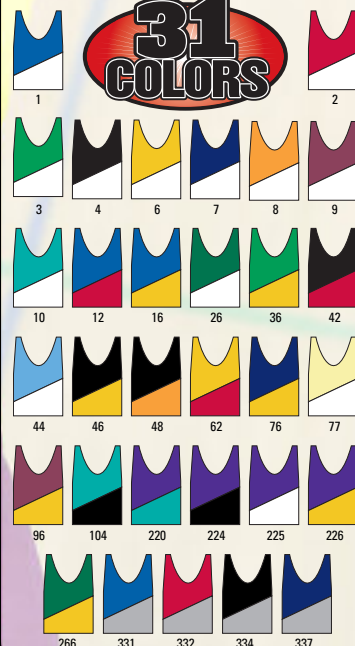

BODY COLOR	PIPING	SIDE PANELS
16 - Royal	Gold	White
24 - Scarlet	Black	White
42 - Black	Scarlet	White
46 - Black	Gold	White
51 - White	Royal	White
52 - White	Scarlet	White
54 - White	Black	White
56 - White	Gold	White
57 - White	White	Navy
64 - Gold	White	Black
72 - Navy	White	Scarlet
76 - Navy	White	Gold
226 - Purple	Gold	White
266 - Dk. Green	Gold	White
334 - Silver	Black	White

4419, 4459 & 4479 COLORS

HUGE SELECTION OF STOCK COLORS!

**MESH
REVERSIBLE**

YOUTH AND ADULT SIZES!

1414 YOUTH LIST **12.90**

1424 ADULT LIST **15.90**

- STYLE:** Reversible Basketball Jersey
FABRIC: 100% nylon mini mesh - two ply
FEATURES: • Extra long body length
 • Available in 31 color combinations
 • Opens on bottom for easy lettering
 • Reinforced construction
SIZES: Youth S-L
 Adult S-4XL Add (2X-\$5, 3X-\$10, 4X-\$15)

BODY COLORS/REVERSE

- | | | |
|--------------------|----------------------|----------------------|
| 1 - Royal/White | 16 - Royal/Gold | 96 - Maroon/Gold |
| 2 - Scarlet/White | 26 - Dk. Green/White | 104 - Teal/Black |
| 3 - Kelly/White | 36 - Kelly/Gold | 220 - Purple/Teal |
| 4 - Black/White | 42 - Black/Scarlet | 224 - Purple/Black |
| 6 - Gold/White | 44 - Col. Blue/White | 225 - Purple/White |
| 7 - Navy/White | 46 - Black/Gold | 226 - Purple/Gold |
| 8 - Orange/White | 48 - Black/Orange | 266 - Dk. Green/Gold |
| 9 - Maroon/White | 62 - Gold/Scarlet | 331 - Royal/Silver |
| 10 - Teal/White | 76 - Navy/Gold | 332 - Scarlet/Silver |
| 12 - Royal/Scarlet | 77 - V. Gold/White | 334 - Black/Silver |
| | | 337 - Navy/Silver |