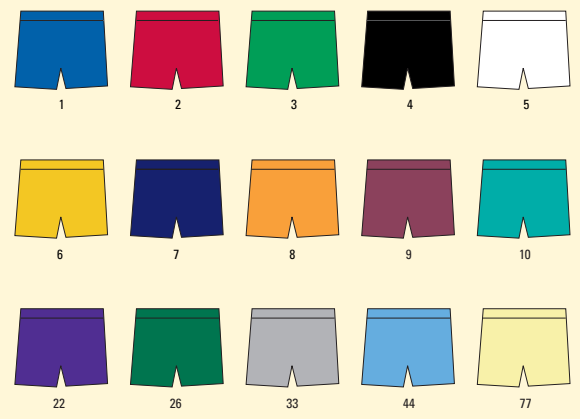

BASKETBALL SHORTS

Micro Mesh Short!

TWO COMFORTABLE FITS TO CHOOSE FROM - COLLEGIATE CUT OR NEW OVERSIZED CUT!

1470 Jersey

NEW 4492 Short

STYLE: Adult Oversized Mesh Basketball Short
FABRIC: 100% nylon micro mesh – two ply
FEATURES: • New Oversized cut with inseams from 8-1/2" to 11-1/2"
• Durable 2" waistband with internal drawstring
• Reinforced construction
SIZES: XS–4XL Add (2X-$5, 3X-$10, 4X-$15)

NEW OVERSIZED FIT

STYLE: Basketball Short
FABRIC: 100% nylon micro mesh – two ply
FEATURES: • Collegiate cut – a more standard fit with internal drawstring
• V-notch sides
• Durable 2" waistband
• Youth inseam 4-1/2"
• Adult inseam from 7" to 8-1/2"
• Reinforced construction
SIZES: Youth S–L
Adult XS–4XL Add (2X-$4, 3X-$8, 4X-$12)

TRADITIONAL COLLEGIATE CUT

4492 & 4423 & 4413 COLORS

BODY COLOR

1 - Royal	6 - Gold	22 - Purple
2 - Scarlet	7 - Navy	26 - Dark Green
3 - Kelly	8 - Orange	33 - Silver
4 - Black	9 - Maroon	44 - Columbia Blue
5 - White	10 - Teal	77 - Vegas Gold