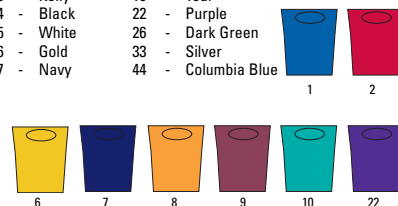

**SIZES:** Youth S/M-L/XL  
Adult S-3XL Add (2X-\$5, 3X-\$10)

**BODY COLORS**

- |             |             |
|-------------|-------------|
| 1 - Royal   | 6 - Gold    |
| 2 - Scarlet | 7 - Navy    |
| 3 - Kelly   | 8 - Orange  |
| 4 - Black   | 9 - Maroon  |
| 5 - White   | 10 - Teal   |
|             | 22 - Purple |

**YOUTH AND ADULT SIZES!**

**2331Y** YOUTH LIST **3.90**

**2331A** ADULT LIST **7.90**

**STYLE:** Football Scrimmage Vest

**FABRIC:** 100% nylon mini mesh

**FEATURES:**

- Serged neck and arm holes
- Elastic bottom

**SIZES:** Youth One size fits all  
Adult One size fits all

**BODY COLORS**

- |             |                    |
|-------------|--------------------|
| 1 - Royal   | 8 - Orange         |
| 2 - Scarlet | 9 - Maroon         |
| 3 - Kelly   | 10 - Teal          |
| 4 - Black   | 22 - Purple        |
| 5 - White   | 26 - Dark Green    |
| 6 - Gold    | 33 - Silver        |
| 7 - Navy    | 44 - Columbia Blue |