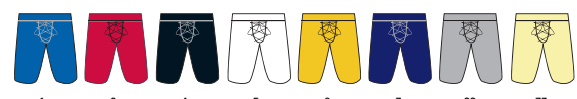

**BODY COLORS**

- 4 - Black
- 5 - White
- 33 - Silver

**3314** YOUTH LIST 23.90

**3323** ADULT LIST 24.90

**YOUTH AND ADULT SIZES!**

**STYLE:** Snap-Side Football Pants

**FABRIC:** 100% shiny polyester bright cloth

- FEATURES:**
- Lace fly front in matching color
  - Sewn-in belt webbing
  - Six panel design
  - Durable elastic waist with built in pad snaps
  - Snap placement accommodates youth snap pad sets
  - Internal pad pockets
  - Sewn with core-fiber thread
  - Adult inseam from 17" to 18"
  - Youth inseam from 14-1/4" to 14-3/4"
  - Reinforced construction

**SIZES:** Youth XS-XL  
Adult M-2XL Add (2X-\$5)

**BODY COLOR**

- 1 - Royal
- 2 - Scarlet
- 4 - Black
- 5 - White
- 6 - Gold
- 7 - Navy
- 33 - Silver
- 77 - Vegas Gold

**3315** YOUTH LIST 26.90

**3324** ADULT LIST 28.90