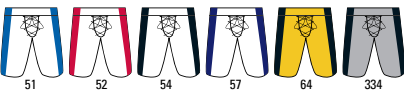

**3327**  
Striped  
game pant

**4451**  
Pocketed  
mesh short

**YOUTH AND ADULT SIZES!**

**3317** YOUTH LIST 29.90

**3327** ADULT LIST 30.90

**STYLE:** Striped Game Football Pants  
**FABRIC:** 100% shiny polyester bright cloth  
**FEATURES:**