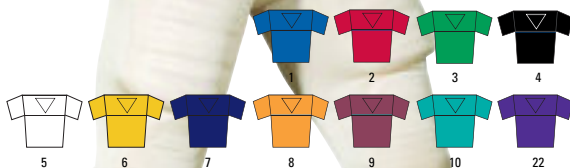

**YOUTH AND ADULT SIZES!**

**1812** YOUTH LIST **23.90**

**1822** ADULT LIST **25.90**

**STYLE:** "Stretch Tight" Long Sleeve Undershirt

**FABRIC:** 87% Nylon / 13% Lycra

**FEATURES:**

- Moisture control provides excellent player comfort
- Full cut length and body
- Reinforced construction

**SIZES:** Youth S-L  
Adult S-3XL Add (2X-\$5, 3X-\$10)

**BODY COLOR**

- Royal
- Scarlet
- Black
- White **NEW**
- Navy

**YOUTH AND ADULT SIZES!**

**2315** YOUTH LIST **21.90**

**2325** ADULT LIST **23.90**

**STYLE:** Football Shimmel Jersey

**FABRIC:** Polyester dazzle and polyester porthole mesh

**FEATURES:**

- Double shoulder/yoke with full cut sleeves
- Shimmel length
- Sewn with core-fiber thread
- Reinforced construction

**SIZES:** Youth S/M-L/XL  
Adult S-3XL Add (2X-\$5, 3X-\$10)

**BODY COLORS**

- |             |             |
|-------------|-------------|
| 1 - Royal   | 6 - Gold    |
| 2 - Scarlet | 7 - Navy    |
| 3 - Kelly   | 8 - Orange  |
| 4 - Black   | 9 - Maroon  |
| 5 - White   | 10 - Teal   |
|             | 22 - Purple |