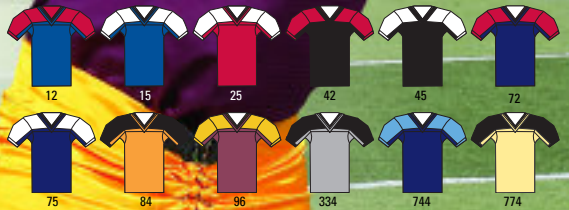

**SIZES:** Youth S/M-L/XL  
Adult S-4XL Add (2X-\$5, 3X-\$10, 4X-\$15)

**BODY COLOR ARM RIB/BODY INSERT/COLLAR**

15 - Royal	White	57 - White	Navy
25 - Scarlet	White	84 - Orange	Black
42 - Black	Scarlet	223 - Purple	Silver
51 - White	Royal	447 - Col. Blue	Navy
52 - White	Scarlet	522 - White	Purple
54 - White	Black		

**FOOTBALL**

**YOUTH AND ADULT SIZES!**

**1360** YOUTH LIST **27.90**

**1350** ADULT LIST **29.90**

**STYLE:** Deluxe "Steelmesh" Football Jersey

**FABRIC:** Polyester "Steelmesh" with two-ply dazzle shoulder/yokes

**SIZES:** Youth S/M-L/XL  
Adult S-4XL Add (2X-\$5, 3X-\$10, 4X-\$15)

**BODY COLOR CONTRAST COLOR**

12 - Royal	Scarlet	75 - Navy	White
15 - Royal	White	84 - Orange	Black
25 - Scarlet	White	96 - Maroon	Gold
42 - Black	Scarlet	334 - Silver	Black
45 - Black	White	744 - Navy	Columbia Blue
72 - Navy	Scarlet	774 - Vegas Gold	Black