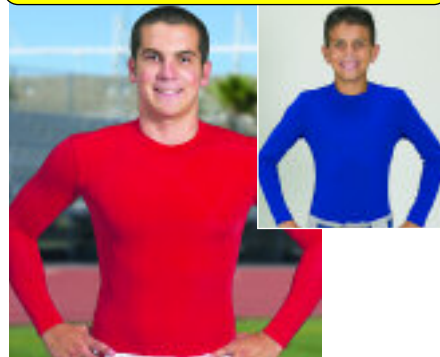

YOUTH AND ADULT SIZES!