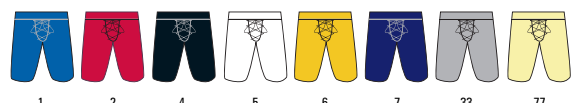

- FEATURES:**
- Lace fly front in matching color
  - Six panel design
  - Internal pad pockets
  - Sewn with core-fiber thread
  - Reinforced construction

**YOUTH PANT FEATURES:**

- Youth inseam from 14-1/4" to 14-3/4"
- Six slot waist

**ADULT PANT FEATURES:**

- Adult inseam from 16" to 18"
- Two slot waist

**SIZES:** Youth XS-XL  
Adult S-3XL Add (2X-\$5, 3X-\$10)

**BODY COLORS**

- 1 - Royal
- 2 - Scarlet
- 4 - Black
- 5 - White
- 6 - Gold
- 7 - Navy
- 33 - Silver
- 77 - Vegas Gold

**3313** YOUTH LIST 25.90

**3322** ADULT LIST 26.90

**YOUTH AND ADULT SIZES!**

**STYLE:** Practice Football Pants

**FABRIC:** Double knit polyester

- FEATURES:**
- Lace fly front in matching color
  - Six panel design
  - Internal pad pockets
  - Sewn with core-fiber thread
  - Reinforced construction