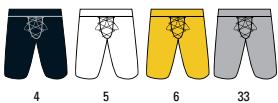

**FABRIC:** 100% double knit polyester

- FEATURES:**
- Lace fly front in matching color
  - Sewn-in belt webbing
  - Six panel design
  - Improved elastic waist with built in pad snaps
  - Internal pad pockets
  - Sewn with core-fiber thread
  - Inseam from 14-1/4" to 14-3/4"
  - Reinforced construction

**SIZES:** XS-XL

**BODY COLORS**

- 4 - Black
- 5 - White
- 6 - Gold
- 33 - Silver

**3316** YOUTH LIST 24.90

**YOUTH AND ADULT SIZES!**

**STYLE:** Game Football Pants

**FABRIC:** 100% shiny polyester bright cloth