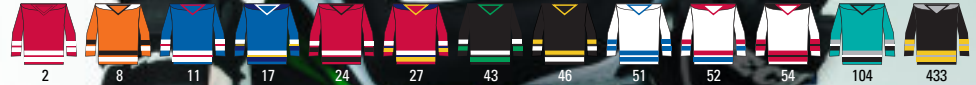

YOUTH AND ADULT SIZES!

1512 YOUTH LIST **15.90**
1522 ADULT LIST **19.90**

STYLE: Hockey Jersey
FABRIC: 100% nylon mini mesh
FEATURES: • Fully cover stitched shoulders at no extra cost
 • Oversized hockey cut
 • Reinforced construction
SIZES: Youth: S/M-L/XL
 Adult: S-2XL plus Goalie cut Add (2X-\$5, Goalie-\$5)

- BODY COLORS**
- 1 - Royal
 - 2 - Scarlet
 - 4 - Black
 - 5 - White
 - 6 - Gold
 - 10 - Teal
 - 22 - Purple
 - 33 - Silver

YOUTH AND ADULT SIZES!

1518 YOUTH LIST **23.90**

1528 ADULT LIST **27.90**

STYLE: Hockey Jersey

SIZES: Youth: S/M-L/XL
Adult: S-2XL plus Goalie cut Add (2X-\$5, Goalie-\$5)

BODY COLOR	YOKE	NECK	STRIPES
2 - Scarlet	Scarlet	Scarlet	White/Scarlet/White
8 - Orange	White	Black	Black/Orange/White
11 - Royal	Royal	Scarlet	White/Scarlet/White
17 - Royal	Navy	White	White/Gold/Navy
24 - Scarlet	Scarlet	Black	White/Scarlet/Black
27 - Scarlet	Navy	Gold	White/Navy/Gold
43 - Black	Black	Kelly	White/Black/Kelly
46 - Black	Black	Gold	Gold/Black/White
51 - White	White	Royal	Royal/White/Royal
52 - White	Scarlet	Scarlet	Scarlet/White/Royal
54 - White	Black	Scarlet	Scarlet/Black/Scarlet
104 - Teal	Teal	Black	Silver/White/Black
433 - Black	Silver	Black	Gold/Silver/Gold