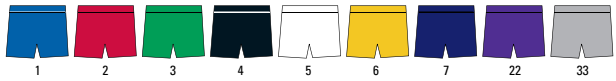

**BODY COLOR**

1 - Royal
2 - Scarlet
4 - Black
5 - White
6 - Gold
7 - Navy

**YOUTH AND ADULT SIZES!**

**4611** YOUTH LIST 11.90

**4621** ADULT LIST 13.90

**STYLE:** Taffeta Soccer Shorts  
**FABRIC:** 100% nylon taffeta  
**FEATURES:**