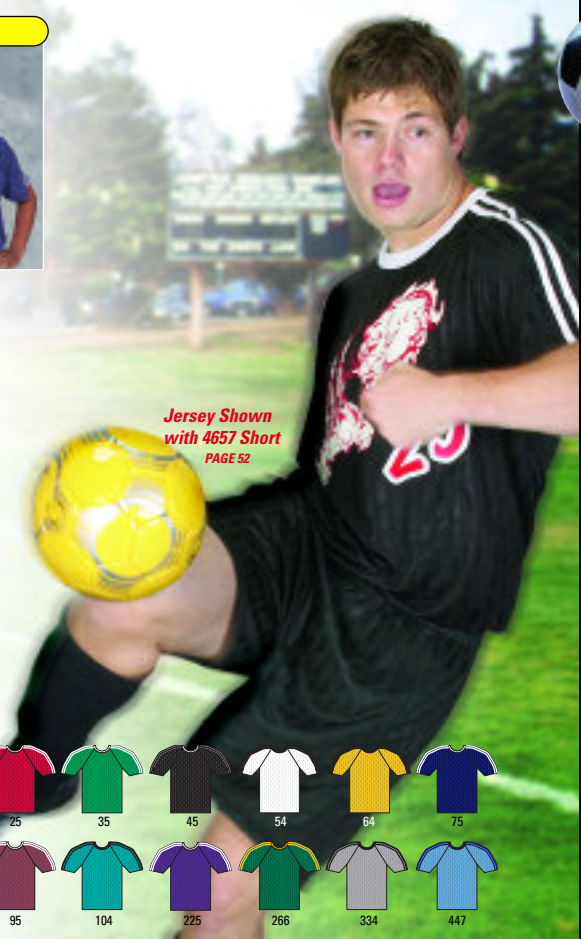

Jersey Shown
with 4657 Short
PAGE 52