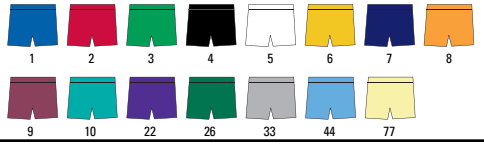

STYLE: Soccer Short
FABRIC: 100% nylon mini mesh – two-ply
FEATURES:

- V-notch sides
- Durable 2" waistband
- Internal drawstring
- Youth inseam 5"
- Adult inseam from 7" to 8-1/2"
- Matches Reversible Crew Neck Jerseys 1624 and 1614
- Reinforced construction

SIZES: Youth S-L
Adult XS-4XL Add (2X-$4, 3X-$8, 4X-$12)

BODY COLORS

1 - Royal	9 - Maroon
2 - Scarlet	10 - Teal
3 - Kelly	22 - Purple
4 - Black	26 - Dark Green
5 - White	33 - Silver
6 - Gold	44 - Columbia Blue
7 - Navy	77 - Vegas Gold
8 - Orange