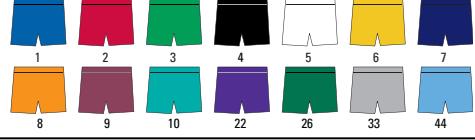

STYLE: "Steelmesh" Soccer Short
FABRIC: 100% polyester deluxe "Steelmesh"
FEATURES:

- Durable elastic waistband – no drawcord
- Youth inseam 4-1/2"
- Adult inseam 7-1/4"-8-1/2"
- Longer rise style short
- Reinforced construction

SIZES: Youth S-L
Adult S-3XL Add (2X-$5, 3X-$10)

BODY COLOR

1 - Royal	8 - Orange
2 - Scarlet	9 - Maroon
3 - Kelly	10 - Teal
4 - Black	22 - Purple
5 - White	26 - Dark Green
6 - Gold	33 - Silver
7 - Navy	44 - Columbia Blue